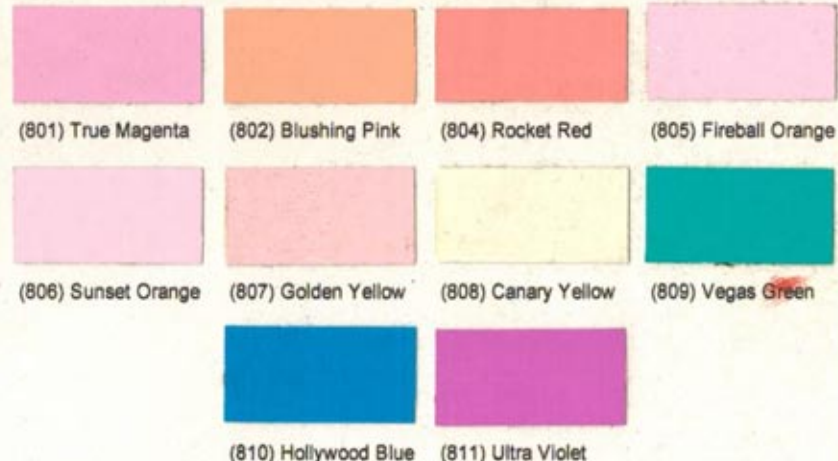

MIXING COLORS

FLUORESCENT COLORS

SPECIAL POPULAR COLORS

METALLIC COLORS

ALSO AVAILABLE:

- Super Dense Black
- Special Opaque Black
- Super Opaque White
- Opaque Bright White
- Metallic Clear Bases
- Matte Finishes

PROCESS COLORS (TRANSPARENT)